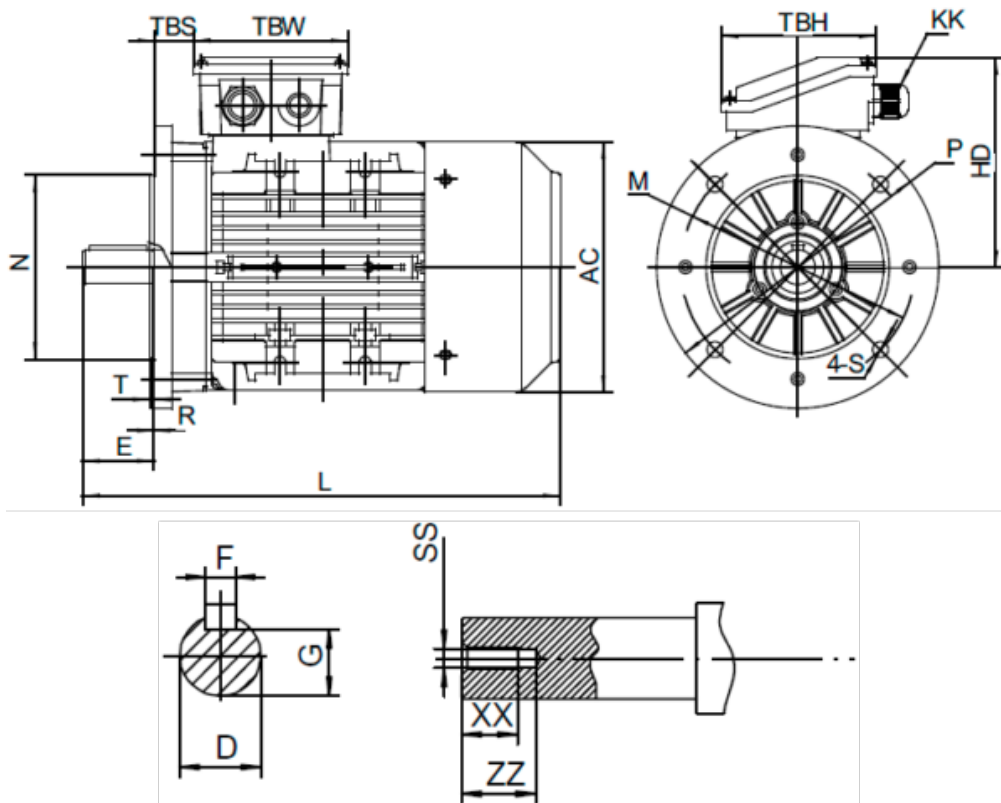

# Data Sheet

Article number: 25180022041440

Description: Kleedrive T3A 100L1-4 2.2kw 1400 rpm UL/CSA  
3x230/400V 50 HZ IP55 B5 Eff=86,7%

## Measures

AA = 200	L = 376	TBH = 118
AC = Ø199	M = Ø215	TBS = 32
AD = 260	N = Ø180	TBW = 118
D = Ø28	P = Ø250	XX = 22
E = 60	R = 0	ZZ = 30
F = 8	S = Ø15	
G = 24	SS = M10	
HD = 160	T = 4	